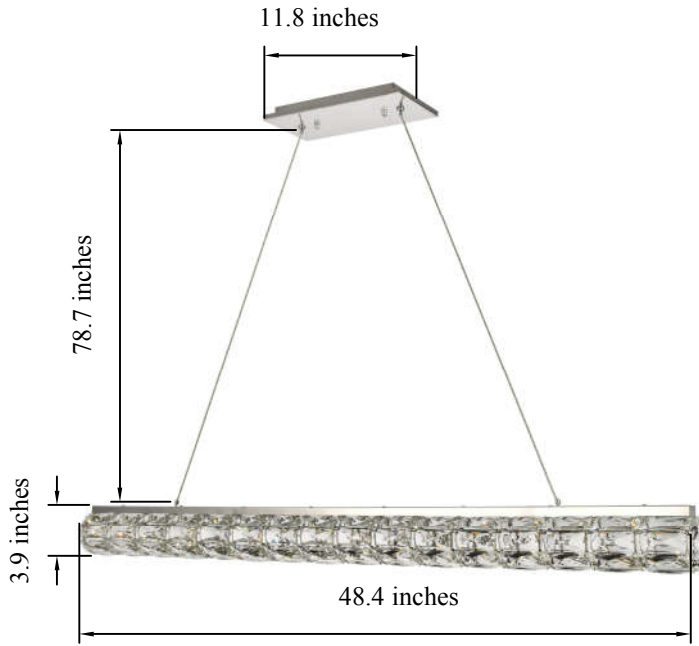

## VALETTA COLLECTION

VALETTA 1-Light Chrome Pendant Clear Crystal

Chrome  
Item No:3501D48C

### Dimensions

Canopy Size(in)	L11.8"W5.5"H1"
Chain/Rod Length	78.7"
Length	48.4"
Width	3.7"
Height	3.9"
Maximum Height	80"

### Specifications

Finish	1 Finish
Material	Stainless steel / Crystal
Crystal Color	Clear
Type	Pendant
Hanging Device	Steel wire
Voltage	110-125V
Dimmable	YES
Warranty	1 Year Limited
Shipment Type	Small Parcel